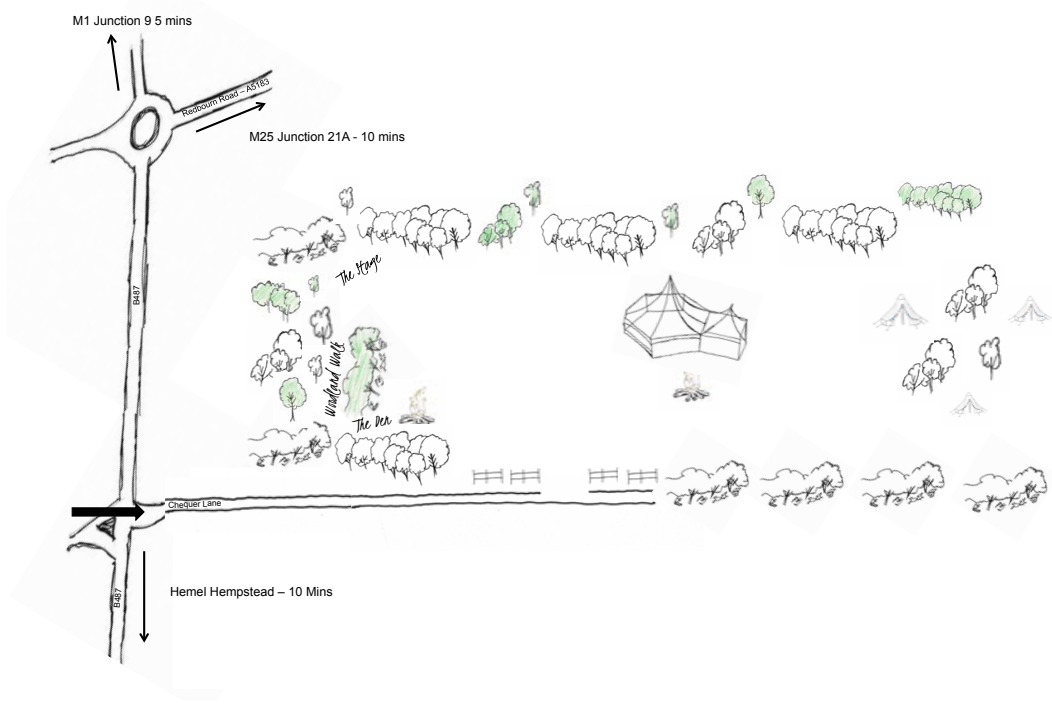

Beaumont Paddocks, **Chequer Lane, Redbourn, St.Albans, Hertfordshire, AL3**

E: info@beaumonthall.co.uk | **M:** 07811 338 313